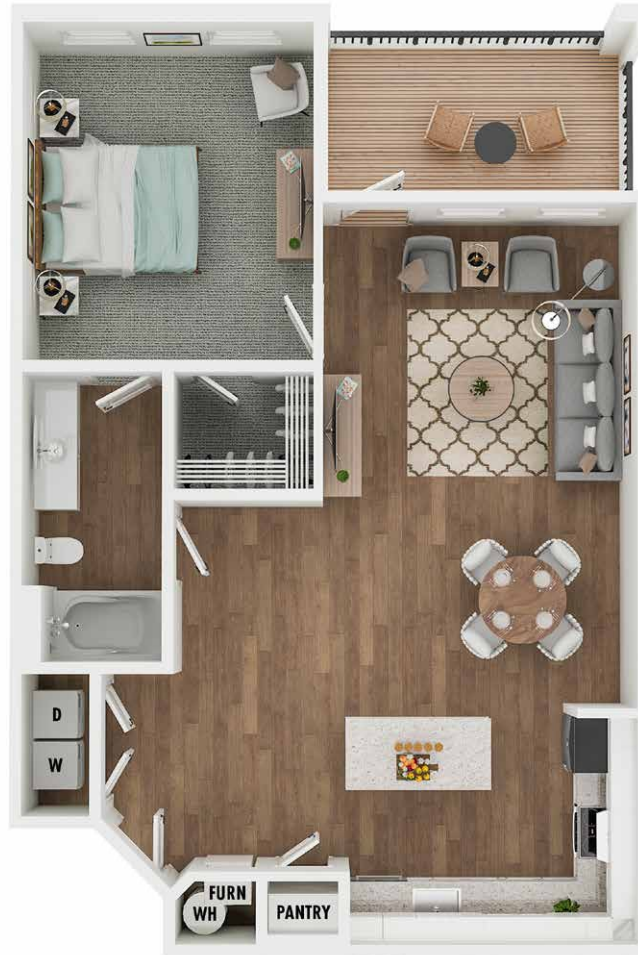

FLOOR PLANS

Bonaire

One Bedroom, One Bath
777 Sq. Ft.

BAYFRONT
ON SAND LAKE

407-329-3500 | 7010 Bayfront Scenic Dr., Orlando, FL 32819
Leasing@BayfrontOrlando.com | BayfrontOrlando.com

*In Select Units We reserve the right to modify features, price, specifications and/or to change or discontinue models without notice or obligation. Floor plan dimensions are approximate. All information provided herein is subject to change at ownership's sole discretion.