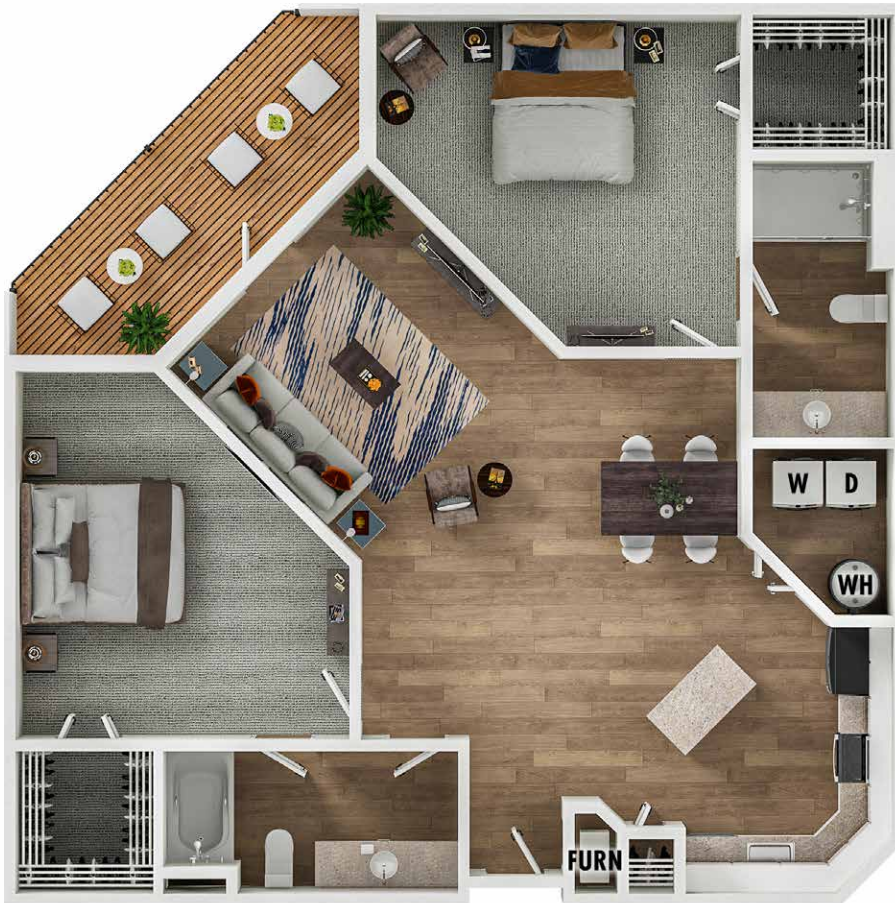

FLOOR PLANS

Fiji

Two Bedroom, Two Bath
1,134 Sq. Ft.

BAYFRONT
ON SAND LAKE

407-329-3500 | 7010 Bayfront Scenic Dr., Orlando, FL 32819
Leasing@BayfrontOrlando.com | BayfrontOrlando.com

*In Select Units We reserve the right to modify features, price, specifications and/or to change or discontinue models without notice or obligation. Floor plan dimensions are approximate. All information provided herein is subject to change at ownership's sole discretion.