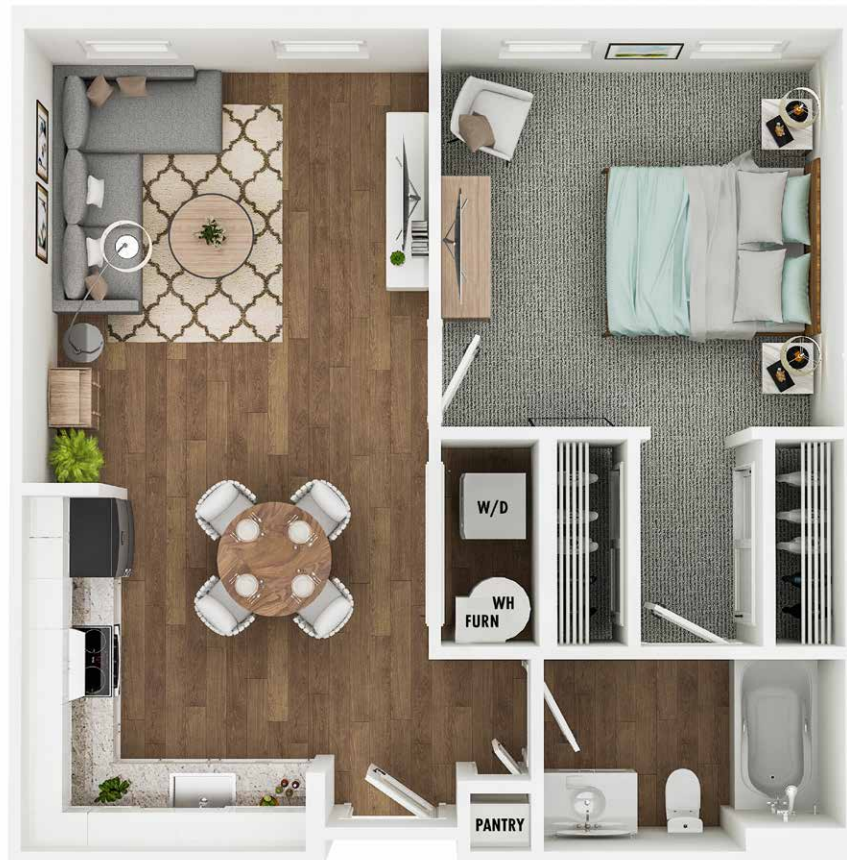

# FLOOR PLANS

## Antigua

One Bedroom, One Bath  
600 Sq. Ft.

**BAYFRONT**  
ON SAND LAKE

407-329-3500 | 7010 Bayfront Scenic Dr., Orlando, FL 32819  
Leasing@BayfrontOrlando.com | BayfrontOrlando.com

\*In Select Units We reserve the right to modify features, price, specifications and/or to change or discontinue models without notice or obligation. Floor plan dimensions are approximate. All information provided herein is subject to change at ownership's sole discretion.